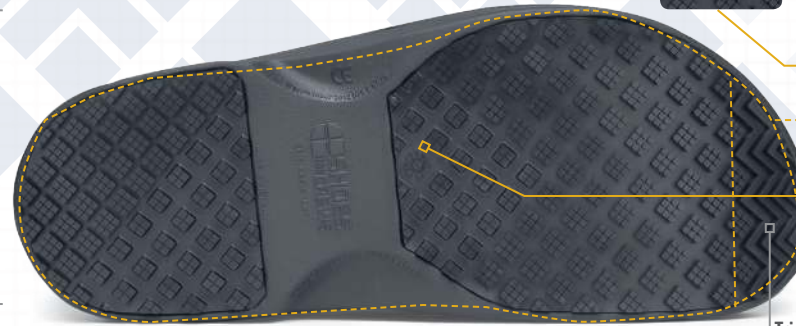

RADIUM OB E SRC

UNISEX: BLACK 66742 • SIZE: EU 37-47, UK 4-12 • EN ISO 20347:2012

Superior
SFC SLIP-RESISTANT
outsole.

WATER RESISTANT
designed to repel
water and keep your
foot dry.

SFC GREATLY EXCEEDS INDUSTRY STANDARDS

RADIUM - DATA GUIDE

Certification:	EN ISO 20347:2012 (OB E SRC)
Upper Material:	EVA
Lining Material:	N/A
Midsole Material:	EVA
Outsole Material:	Rubber
Safety Toe Cap:	N/A
COO:	China