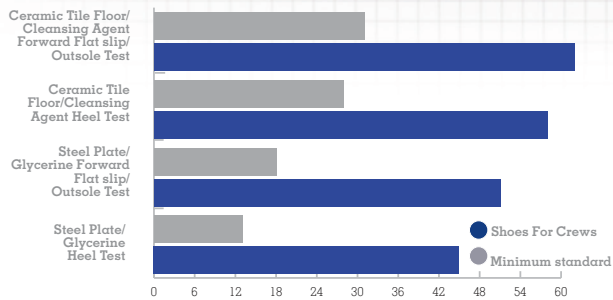

SFC GREATLY EXCEEDS INDUSTRY STANDARDS

RADIUM - DATA GUIDE

Certification:	EN ISO 20347:2012 (OB E SRC)
Upper Material:	EVA
Lining Material:	N/A
Midsole Material:	EVA
Outsole Material:	Rubber
Safety Toe Cap:	N/A
COO:	China