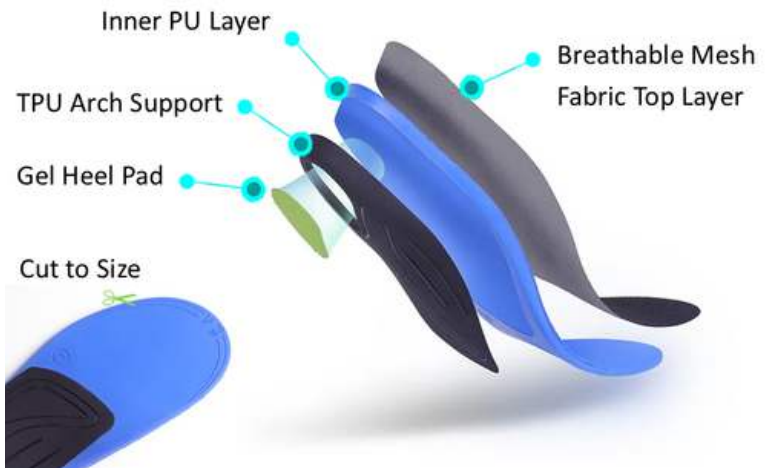

POSA 2 Comfort Orthotic Insole

These light, comfortable and breathable orthotic insoles are designed to treat and offer relief from a wide range of common foot pain problems including Plantar Fasciitis, Fallen Arches and Achilles Tendonitis.

LAYER STRUCTURE:

ORDER CODE: POSA2

- Thermoplastic Polyurethane (TPU) Arch support
- Reduces overpronation
- Supports a high arch
- Redistribute foot pressures
- Improve posture and stability
- Reduces strain on Achilles' tendon
- Gel anti-shock heel pad reduces shock of impact on foot and ankle
- Durable fabric top cover.